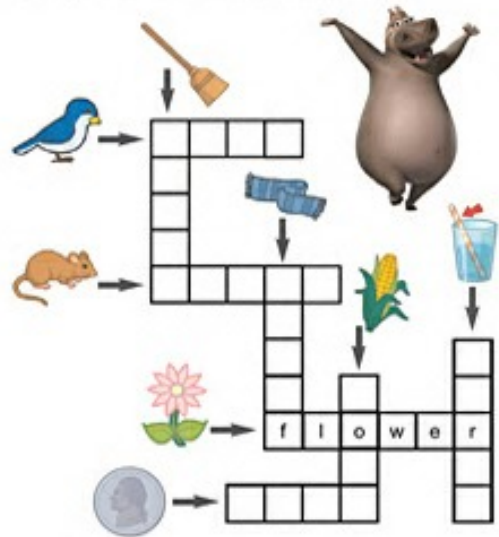

The Barn Owl Inn

The Barn Owl Inn, Warrington Lane, Lymm, Cheshire. WA13 0SW
Tel: 01925 752020 www.thebarnowlinn.co.uk

Kids Menu

Available for Children up to 12 years old

Main Course

- | | |
|-----------------------|---|
| Lasagne | - Layers of Pasta and lean mince with a creamy white sauce served with garlic bread |
| Beef Burger | - 100% Beefburger in a soft Bap |
| Cheese & Tomato Pizza | - (v) |
| Sausages | - 2 prime sausages |
| Chicken Nuggets | - Made with whole Chicken Breast meat |

1 Course - £4.95

2 Courses - £5.95

Animal Crossword

Across

- 1. f 
- 3. sh 
- 5. m 
- 6. d 
- 7. ch 

Down

- 2. h 
- 4. P 
- 6. d 
- 7. c 

Picture Puzzle

Write the picture names in the boxes. One is done for you.

COLOR WORD SEARCH

y	b	r	b	p	g
e	l	e	r	i	g
l	u	d	o	n	r
l	e	s	w	k	e
o	r	a	n	g	e
w	h	i	t	e	n

HINT: The first letter of the word begins with it's color!